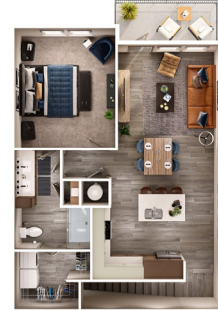

# THE Honeybell

6205 26th Street  
Vero Beach, FL 32966  
TheHoneybell.com

A1a

**The Mandarin**

1 Bedroom | 1 Bath | 747 Sq.Ft.

A1b

**The Duncan**

1 Bedroom | 1 Bath | 749 Sq.Ft.

A2

**The Darcy**

1 Bedroom | 1 Bath | 816 Sq.Ft.

A3

**The Seville**

1 Bedroom | 1 Bath | 891 Sq.Ft.

A4

**The Bergamot**

**The Valencia**

2 Bedroom | 2 Bath | 1,174 Sq.Ft.

B4

**The Hamlin**

2 Bedroom | 2 Bath | 1,256 Sq.Ft.

B5

**The Tangelo**

2 Bedroom | 2 Bath | 1,261 Sq.Ft.